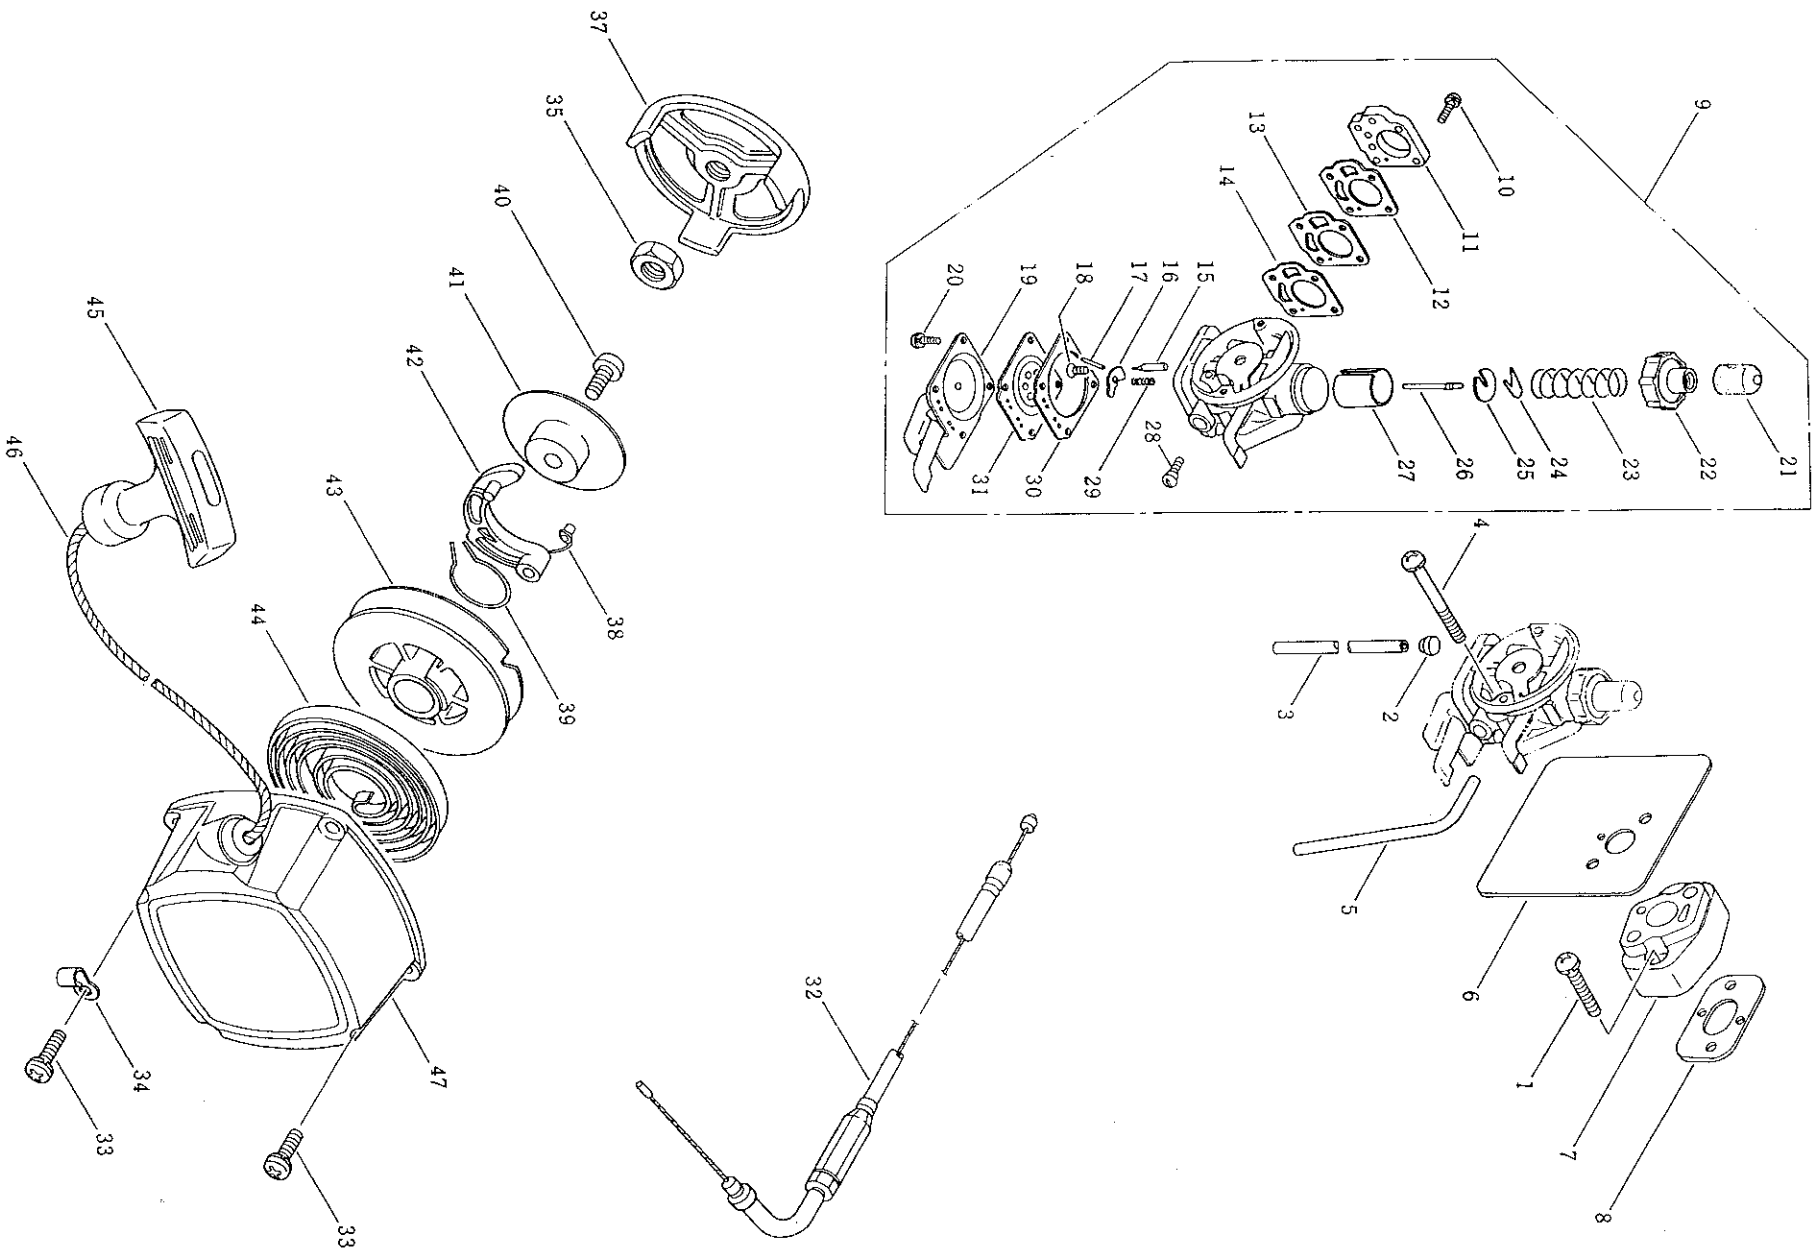

.. CARBURETOR & RECOIL STARTER

Ref. No.	Parts No.	Parts Name	Q'ty	Remarks
2-1	990688	Screw	2	Includes 10 ~31
2-2	971781	Clamp	1	
2-3	571486	Fuel Tube, Intake	1	
2-4	972892	Screw	1	
2-5	972815	Fuel Return Line	2	
2-6	571488	Carburetor Gasket	1	
2-7	571489	Insulator	1	
2-8	571490	Insulator Gasket	1	
2-9	571491	Carburetor Ass'y-Complete	1	
2-10	972887	Screw	1	
2-11	571492	Pump Cover	4	
2-12	571493	Diaphragm	1	
2-13	571494	Check Valve	1	
2-14	571495	Gasket	1	
2-15	972858	Needle, Inlet Valve	1	
2-16	571496	Inlet Lever	1	
2-17	571497	Pin, Inlet Lever	1	
2-18	972860	Screw	1	
2-19	571498	Cover	1	
2-20	971814	Screw	1	
2-21	260058	Boot, Throttle Cable	4	
2-22	571499	Cap	1	
2-23	571500	Return Spring	1	
2-24	571501	Clip	1	
2-25	571502	Retainer	1	
2-26	571503	Jet Needle	1	
2-27	571504	Throttle Valve	1	
2-28	977567	Adjust Screw	1	
2-29	571505	Spring, Inlet Lever	1	
2-30	571506	Gasket	1	
2-31	571507	Diaphragm	1	
2-32	108185	Throttle Cable Ass'y	1	
2-33	971817	Screw	1	
2-34	972876	Clamp	4	
2-35	571508	Nut	1	
2-36	571509	Recoil Starter Ass'y	1	
2-37	978746	Starter Pulley	1	
2-38	972834	Return Spring	1	
2-39	972831	Friction Spring	1	
2-40	977441	Screw	1	
2-41	993293	Friction Plate	1	
2-42	978823	Pawl	1	
2-43	978822	Reel	1	
2-44	978824	Recoil Spring	1	
2-45	978827	Grip	1	
2-46	978826	Starter Rope	1	
2-47	571510	Starter Case	1	