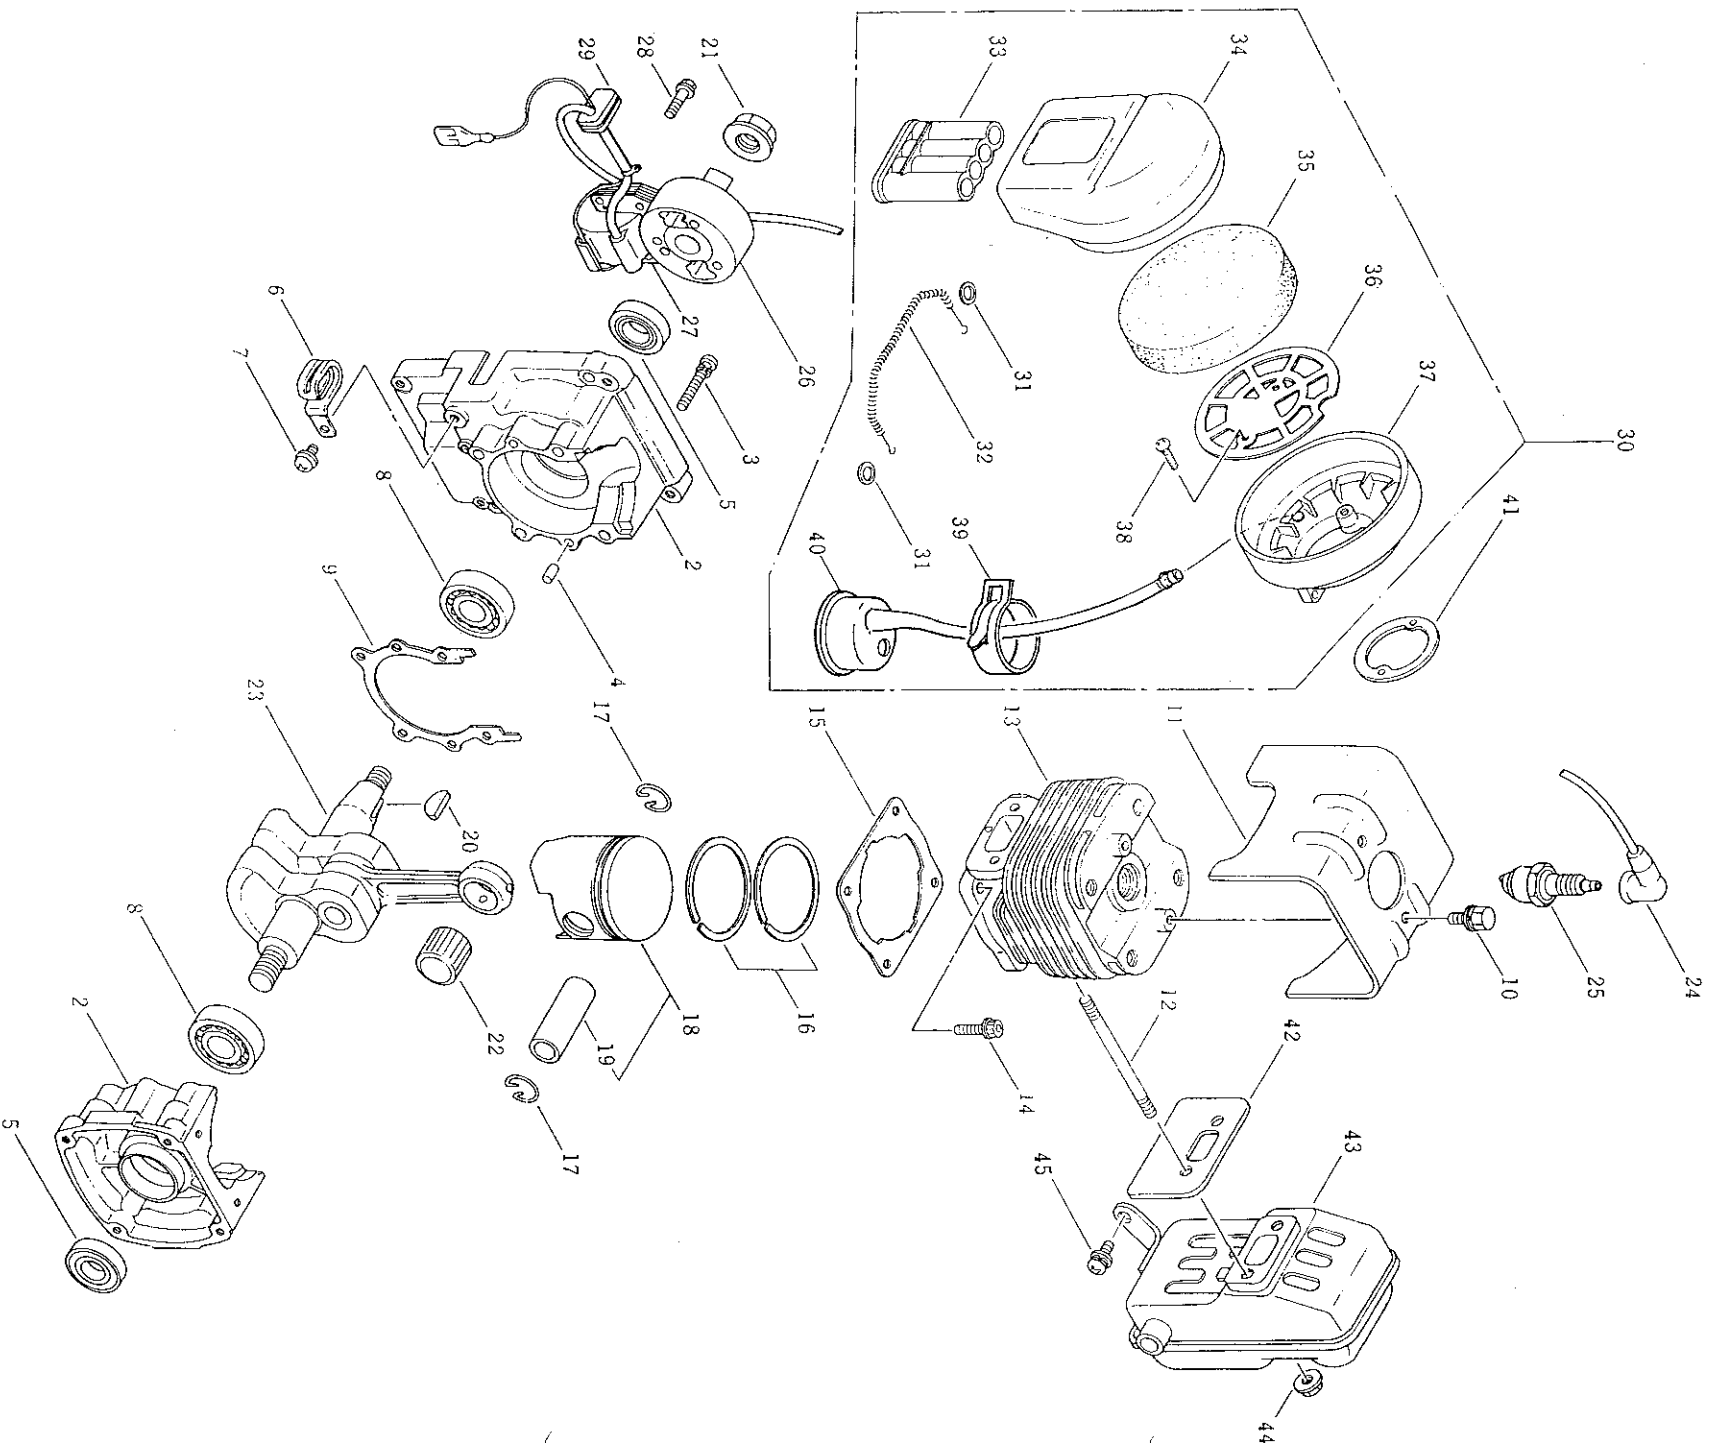

1. ENGINE

Ref.No.	Parts No.	Parts Name	Q'ty	Remarks
1-1	113813	Engine, Complete	1	T310PND-083 Includes 3, 4
1-2	571457	Crankcase Ass'y	1	
1-3	971819	•Screw	4	
1-4	570286	•Dowel Pin	2	
1-5	978760	Oil Seal	2	TC15 30 7
1-6	571458	Clamp	1	
1-7	976740	Screw	1	#62020
1-8	974023	Ball Bearing	2	
1-9	571459	Crankcase Gasket Bolt	1	
1-10	571460	Cylinder Cover	2	Gasket Required #1-15
1-11	571461	Stud Bolt, Muffler	1	
1-12	571462	Cylinder	2	
1-13	571463	Flange Bolt	1	
1-14	571464	Cylinder Gasket	4	
1-15	571465	Piston Ring	1	Includes 19
1-16	571466	Piston Pin Clip	2	
1-17	571467	Piston Ass'y	2	
1-18	571468	•Piston Pin	1	
1-19	571469	Key	1	BM7A
1-20	972897	Flange Nut	1	
1-21	990136	Needle Bearing	1	
1-22	571470	Crankshaft Ass'y	1	Includes 31~40
1-23	571471	Spark Plug Cap	1	
1-24	977306	Spark Plug	1	
1-25	571472	Rotor	1	
1-26	571473	Ignition Coil Ass'y Bolt	1	
1-27	580751	Grommet	2	
1-28	977301	Air Cleaner	1	
1-29	978759	•Spring	1	
1-30	580818	•Spring	2	
1-31	571476	•Cap Baffle	1	
1-32	571477	•Cleaner Cover	1	
1-33	571478	•Cleaner Element	1	
1-34	571479	•Grid	1	
1-35	571480	•Cleaner Case	1	
1-36	571481	•Screw	1	
1-37	580819	•Clamp	2	
1-38	992150	•Boot	1	
1-39	580820	Gasket	1	
1-40	580821	Muffler Gasket	1	
1-41	571483	Muffler Ass'y	1	
1-42	571484	Flange Nut	1	
1-43	571485	Screw	2	
1-44	260196		1	
1-45	979338		1