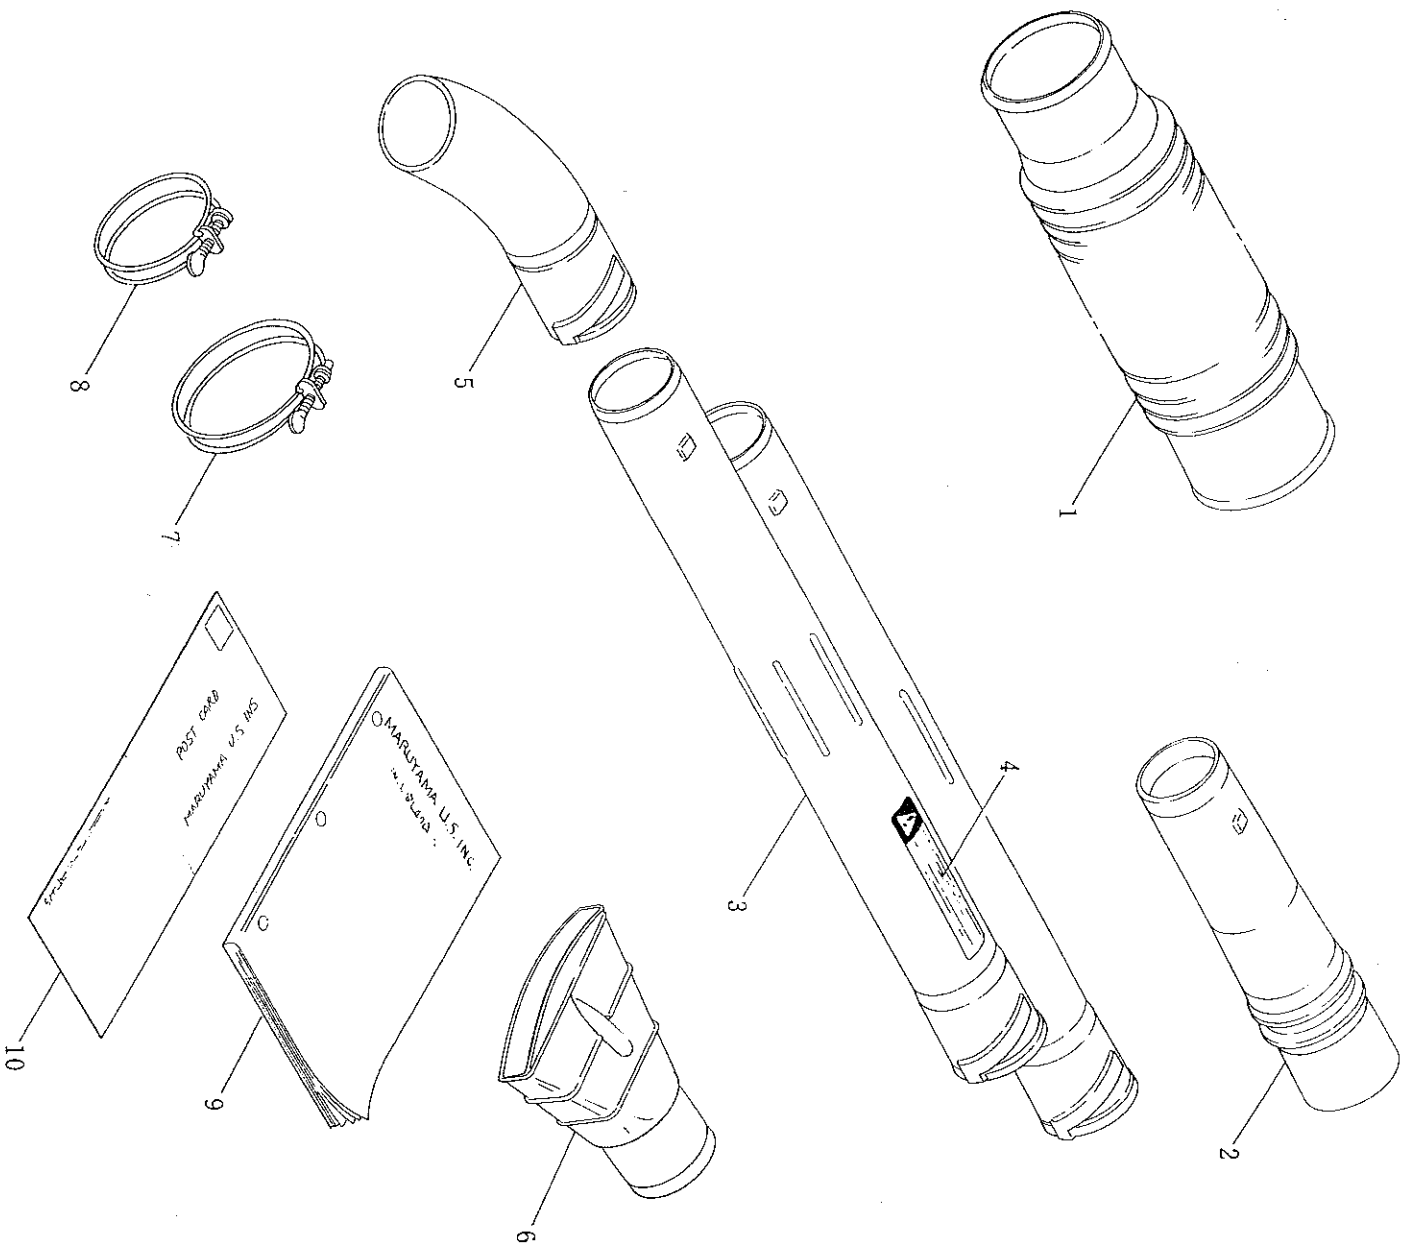

4. ACCESSORIES

Ref. No.	Parts No.	Parts Name	Qty	Remarks
4- 1	105668	Flexible Pipe	1	
4- 2	106721	Swivel Pipe Ass'y	1	
4- 3	106723	Straight Pipe	1	
4- 4	107483	Decal	2	500L
4- 5	106725	Bent Pipe	1	
4- 6	106726	Fan-Blow Head	1	
4- 7	100823	Wire Clamp, Large	1	3.75 in.
4- 8	100753	Wire Clamp, Small	1	3.0 in.
4- 9	113834	Instruction Manual	1	BL471
4-10	216007	Warranty Card	1