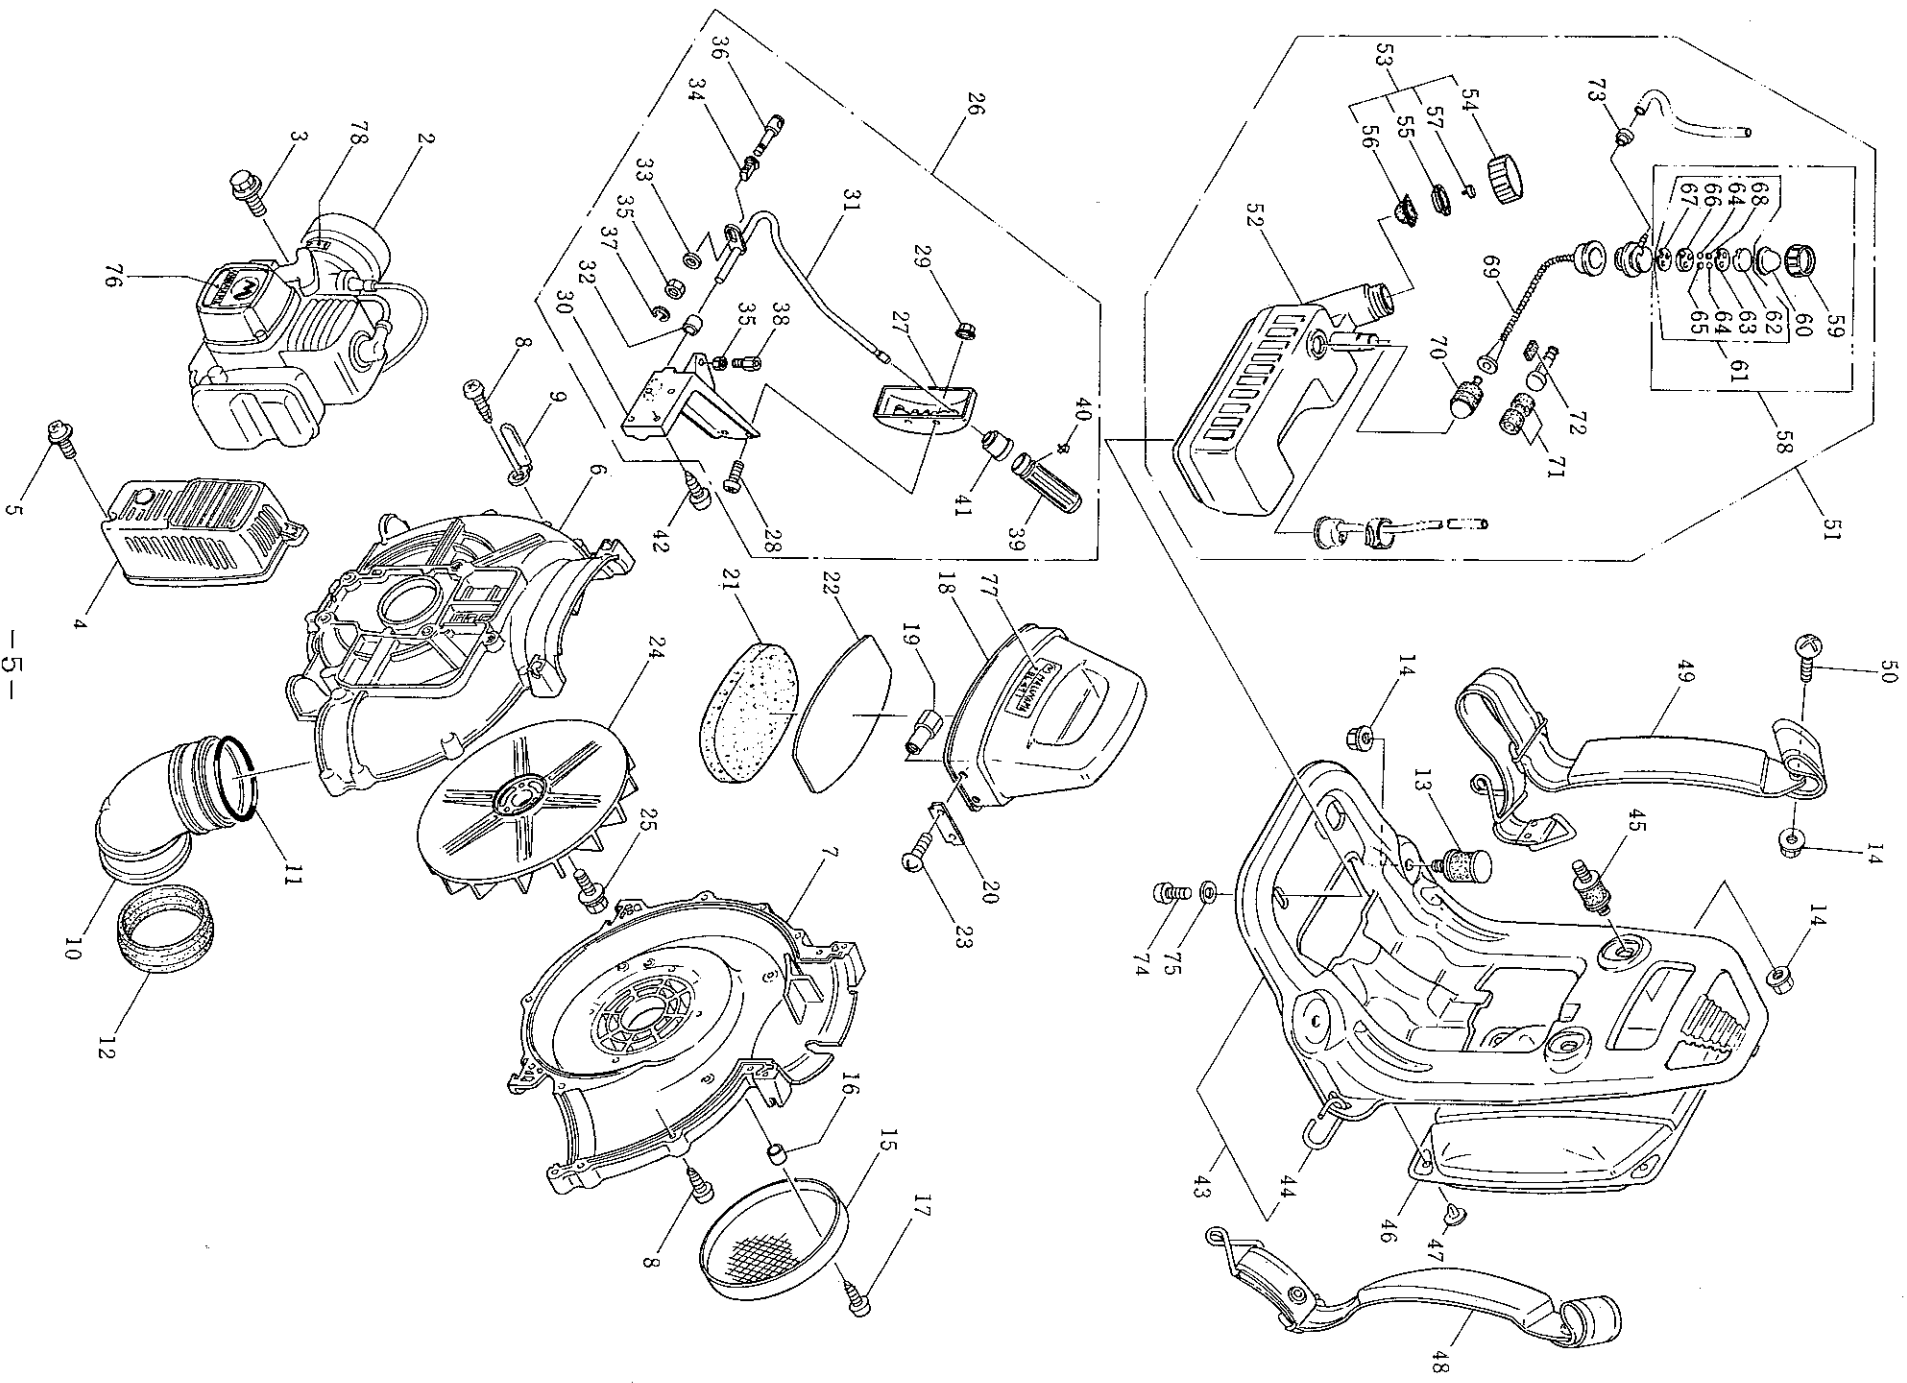

3. FRAME & BLOWER

Ref. No.	Parts No.	Parts Name	Q'ty	Remarks
3-1	395646	BL471 Backpack Power Blower, Complete	1	
3-2	113813	Engine, Complete	1	T310 PND-083
3-3	092509	Bolt	4	M6 × 30
3-4	108472	Muffler Cover	1	
3-5	092018	Screw	2	M5 × 15
3-6	113814	Fan Case (Eng)	1	
3-7	113815	Fan Case (Flame)	1	
3-8	089538	Screw	12	M5 × 25
3-9	103550	Clamp	1	
3-10	105660	Pipe	1	
3-11	011367	O-ring	1	
3-12	100808	Rubber Joint	1	
3-13	108556	Buffer	2	
3-14	109704	Nut	6	M6
3-15	103084	Cover	1	
3-16	107661	Spacer	4	φ 5.5 × φ 10 × 10L
3-17	086178	Screw	4	M5 × 20
3-18	113816	Handle	1	
3-19	114195	Nut	4	
3-20	113818	Plate	2	
3-21	113819	Packing, Lower	1	
3-22	113910	Packing, Upper	1	
3-23	092052	Screw	4	
3-24	107696	Fan	1	M5 × 18
3-25	092503	Bolt	3	M6 × 25
3-26	113820	Throttle Ass'y	1	Includes 27~41
3-27	113821	Dial Plate	1	
3-28	081454	Screw	2	M6 × 14
3-29	104797	Nut	2	M6
3-30	113823	Dial Plate Bracket	1	
3-31	113826	Throttle Lever	1	
3-32	108073	Collar	1	φ 6.5 × φ 10 × 6L
3-33	012488	Washer	1	M6
3-34	107845	Spacer	1	
3-35	081032	Nut	2	
3-36	107631	Cable Stop	1	M6
3-37	107846	E-ring	1	2.5
3-38	102309	Cable Guide	1	
3-39	105766	Knob	1	
3-40	105767	Clip	1	
3-41	100726	Cap	1	
3-42	086062	Screw	4	M5 × 14
3-43	113828	Backpack Flame	1	Includes 44
3-44	101353	Ring	2	
3-45	026223	Buffer	2	
3-46	106711	Cushion Pad	1	
3-47	100749	Fastener	4	
3-48	102172	Shoulder Strap Ass'y-Right	1	
3-49	102173	Shoulder Strap Ass'y-Left	1	
3-50	083445	Screw	2	M6 × 16